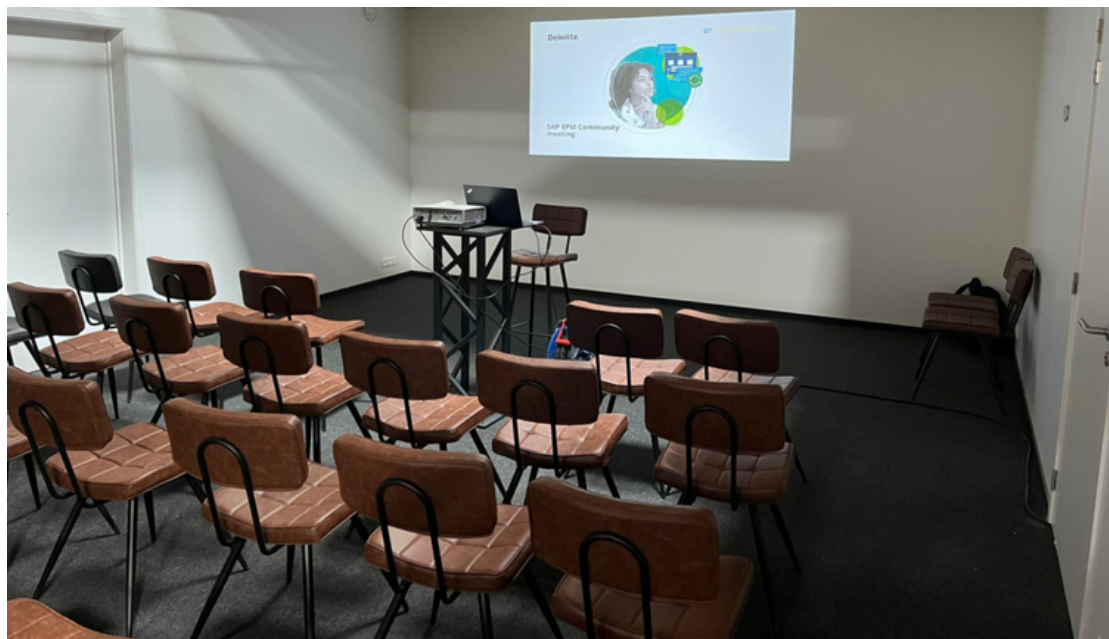

Formerly the business site of food wholesaler Huyghebaert, today a Family Entertainment Center of more than 7,000 square meters. That's Burney's.

Do you want to combine a meeting with energetic activities? Burney's has meeting rooms and escape rooms, karaoke boxes, a pool and darts corner, 18 bowling alleys and an electric go-kart. Choose your favorite combination from all the formulas.

Come and experience the Fun@Burney's!

Meeting rooms

General information

Number of rooms: 2

Max. number of people in largest room: 200

Max. number of people for catering (seated): 200

Max. number of people for receptions: 400

Comfort

[Details](#)

NAAM	oppervlakte	theater	U-vorm	schoolstijl	cabaretstijl	banket	receptie	verduistering	daglicht	airco	wifi	toegankelijkheid
Meetingroom	30 m ²	35	16	34	24	30	35	✓	✗	✓	✓	
Bar/Zaal	300 m ²	150	-	150	-	-	550	✓	✗	✓	✓	