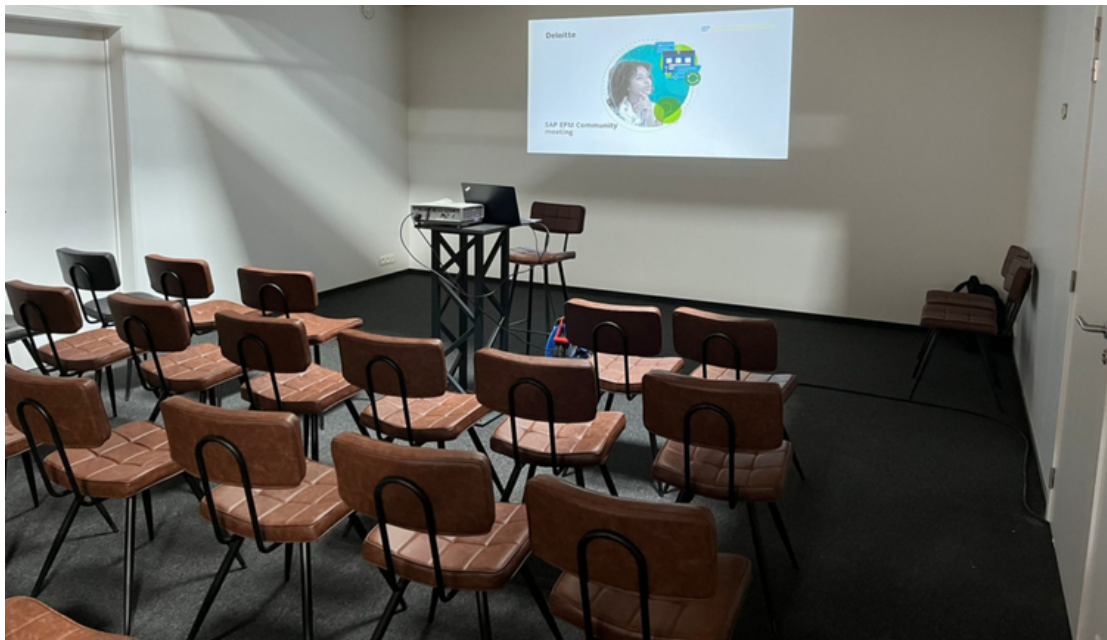

Formerly the business site of food wholesaler Huyghebaert, today a Family Entertainment Center of more than 7,000 square meters. That's Burney's.

Do you want to combine a meeting with energetic activities? Burney's has meeting rooms and escape rooms, karaoke boxes, a pool and darts corner, 18 bowling alleys and an electric go-kart. Choose your favorite combination from all the formulas.

## Meeting rooms

### Comfort

[Details](#)

NAAM	 oppervlakte	 theater	 U-vorm	 schoolstijl	 cabaretstijl	 banket	 receptie	 verduistering	 daglicht	 airco	 wifi	
Meetingroom	30 m <sup>2</sup>	35	16	34	24	30	35	✓	✗	✓	✓	
Bar/Zaal	300 m <sup>2</sup>	150	-	150	-	-	550	✓	✗	✓	✓	