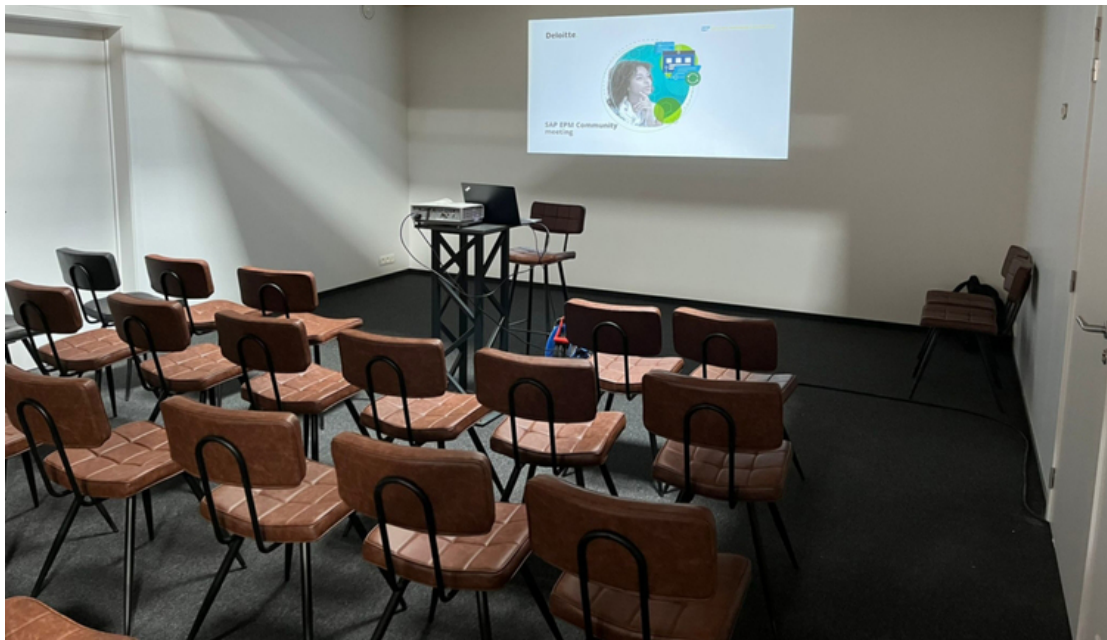

Formerly the business site of food wholesaler Huyghebaert, today a Family Entertainment Center of more than 7,000 square meters. That's Burney's.

Do you want to combine a meeting with energetic activities? Burney's has meeting rooms and escape rooms, karaoke boxes, a pool and darts corner, 18 bowling alleys and an electric go-kart. Choose your favorite combination from all the formulas.

Come and experience the Fun@Burney's!

Meeting rooms

General information

Number of rooms: 2

Max. number of people in largest room: 200

Max. number of people for catering (seated): 200

Max. number of people for receptions: 400

Comfort

[Details](#)

NAAM	oppervlakte	theater	U-vorm	schoolstijl	cabaretstijl	banket	receptie	verduistering	daglicht	airco	wifi	toegankelijkheid
Meetingroom	30 m ²	35	16	34	24	30	35	✓	✗	✓	✓	
Bar/Zaal	300 m ²	150	-	150	-	-	550	✓	✗	✓	✓	